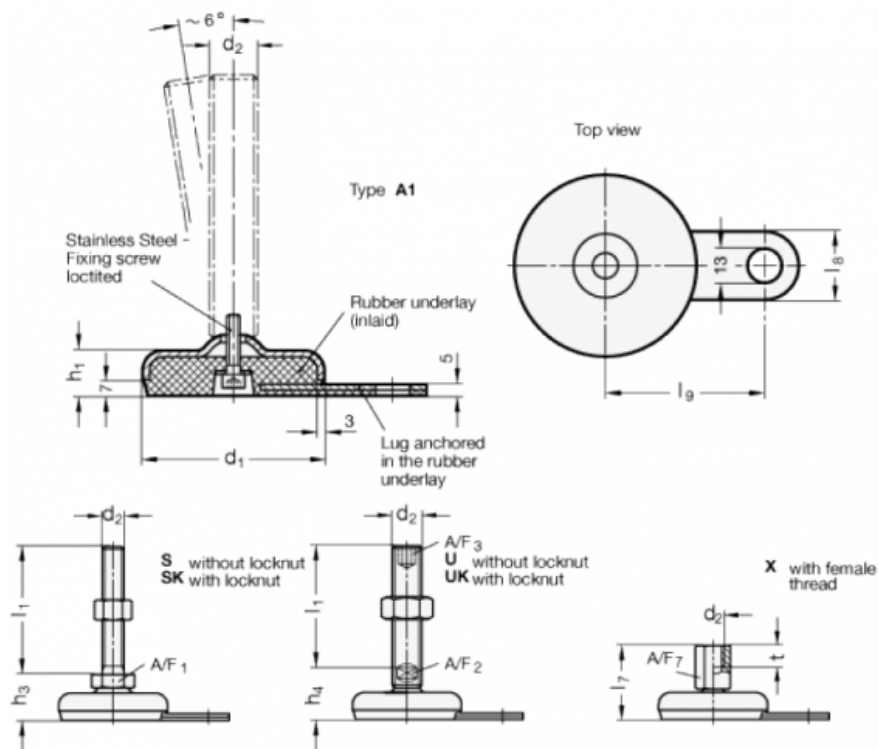

Data Sheet

Article number: 203260M1248A1X

Description: E+G levelling foot

GN 32-60-M12-48-A1-X

Note: X With female thread, External hexagon

Measures

| | | |
|------|---|-----|
| A/F7 | = | 17 |
| d1 | = | 60 |
| d2 | = | M12 |
| h1 | = | 19 |
| l7 | = | 48 |
| l8 | = | 25 |
| l9 | = | 50 |
| t | = | 12 |